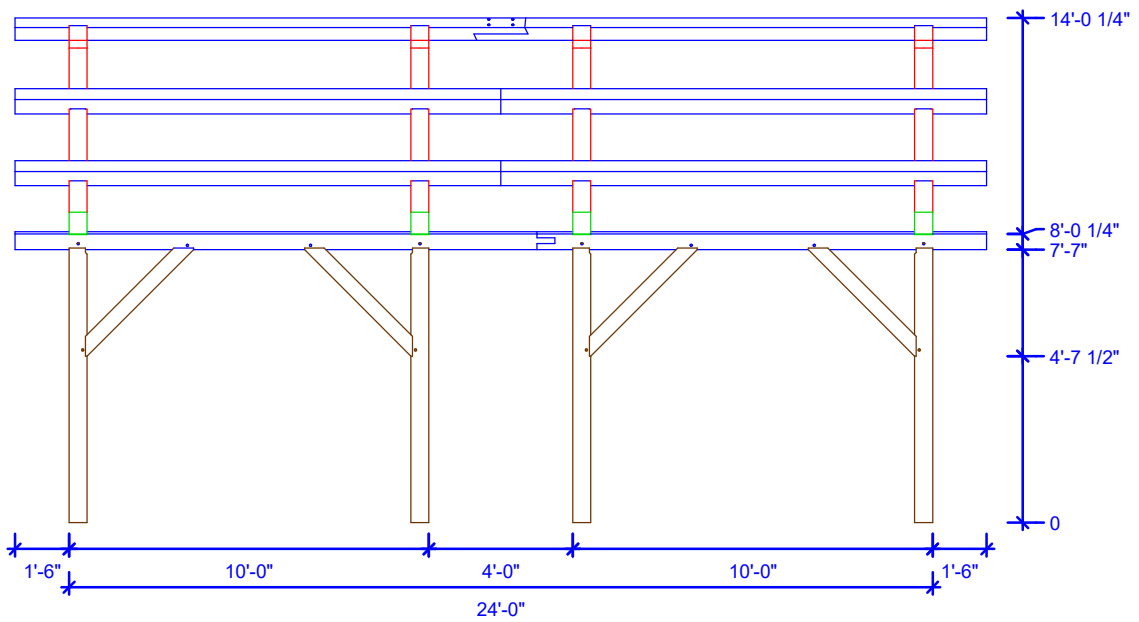

16x20 King Post Truss Frame

16x24 Basic Truss Frame

12x34 Shed Roof Frame

16x20 Frame - for enclosure