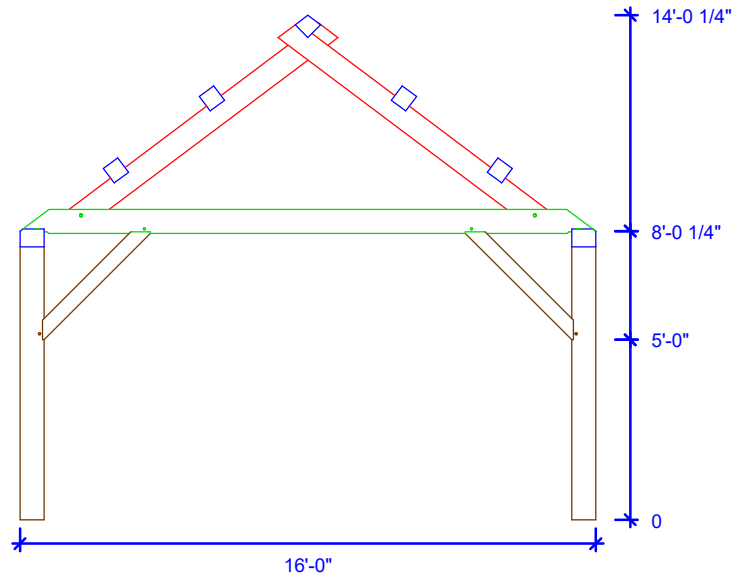

16x20 King Post Truss Frame

16x24 Basic Truss Frame

12x34 Shed Roof Frame

16x20 Frame - for enclosure