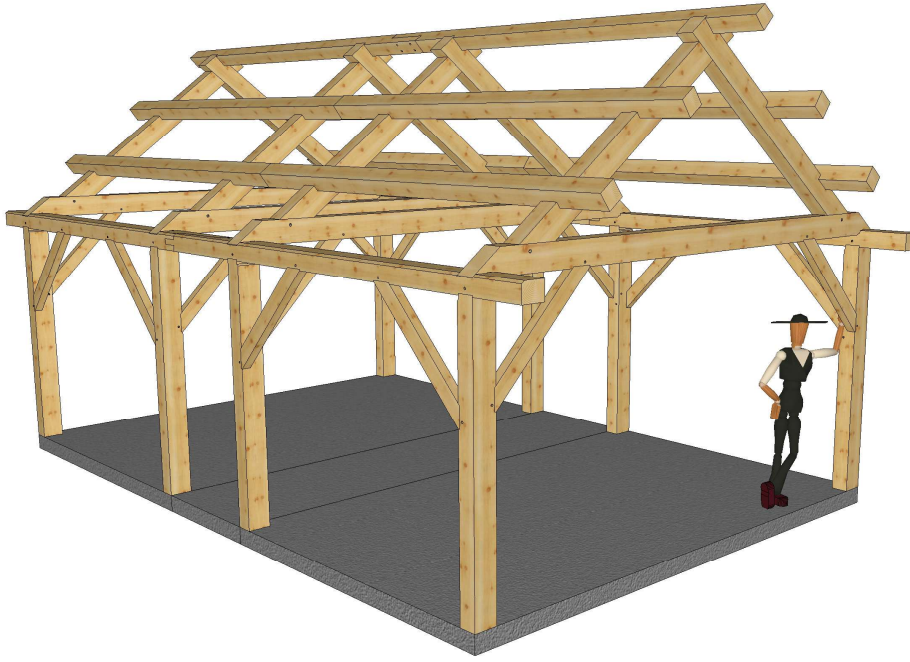

16x20 King Post Truss Frame

16x24 Basic Truss Frame

12x34 Shed Roof Frame

16x20 Frame - for enclosure