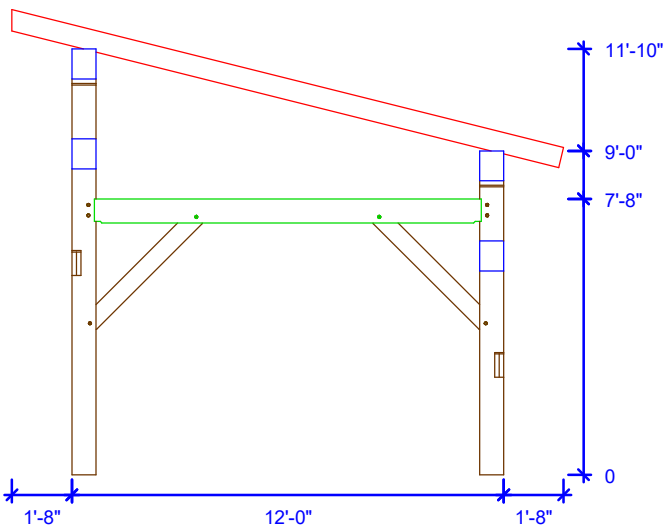

16x20 King Post Truss Frame

16x24 Basic Truss Frame

12x34 Shed Roof Frame

16x20 Frame - for enclosure