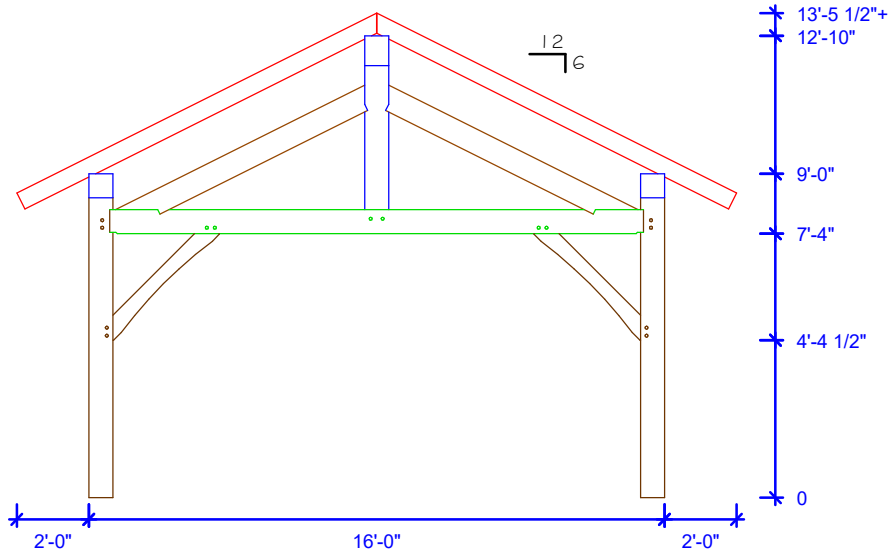

16x20 King Post Truss Frame

16x24 Basic Truss Frame

12x34 Shed Roof Frame

16x20 Frame - for enclosure