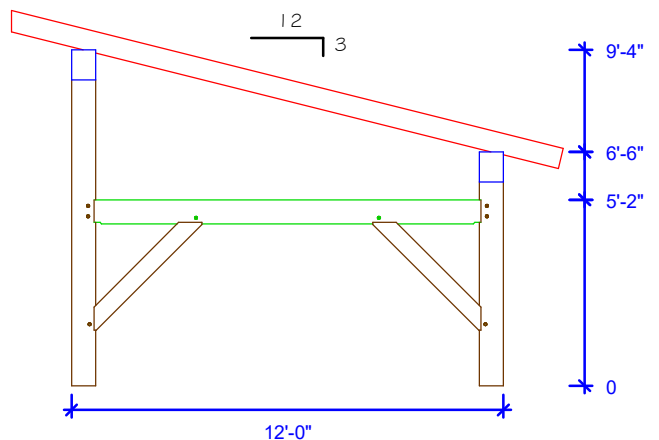

16x20 King Post Truss Frame

16x24 Basic Truss Frame

12x34 Shed Roof Frame

16x20 Frame - for enclosure