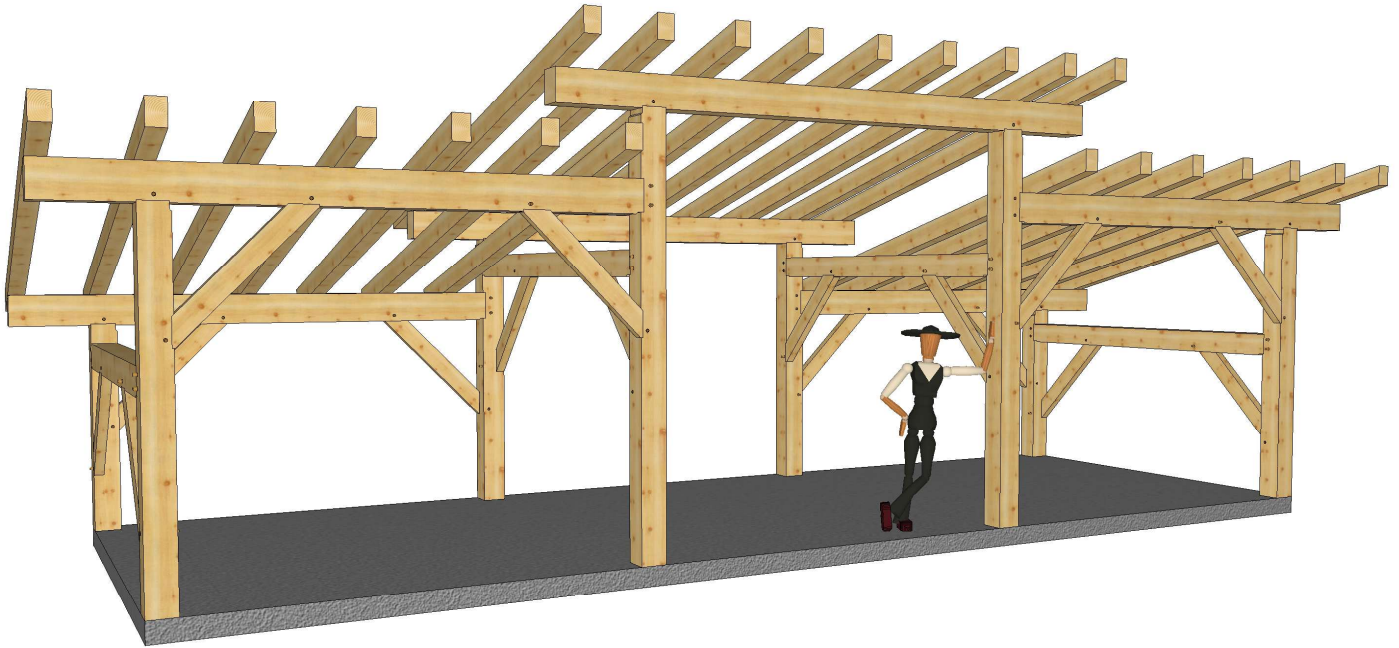

16x20 King Post Truss Frame

16x24 Basic Truss Frame

12x34 Shed Roof Frame

16x20 Frame - for enclosure