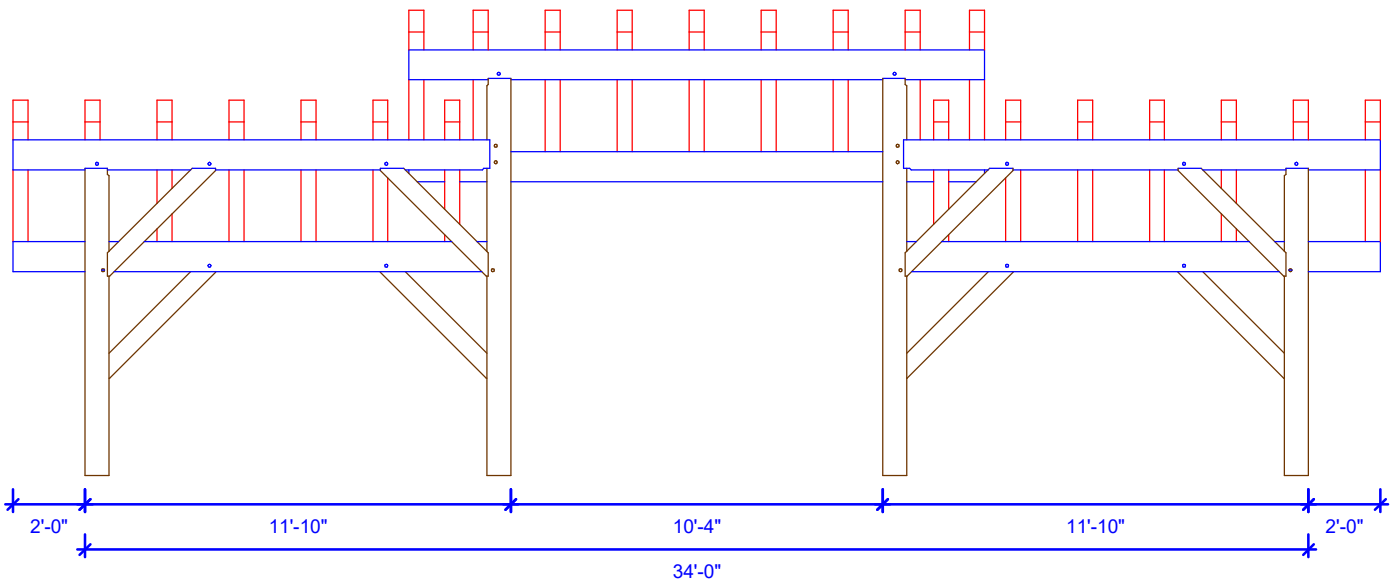

16x20 King Post Truss Frame

16x24 Basic Truss Frame

12x34 Shed Roof Frame

16x20 Frame - for enclosure