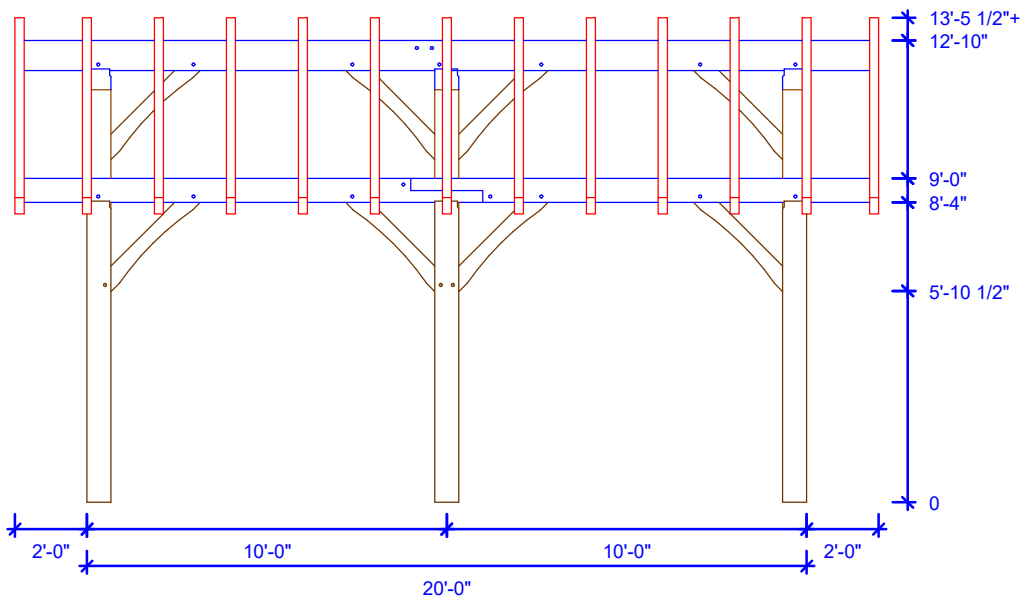

16x20 King Post Truss Frame

16x24 Basic Truss Frame

12x34 Shed Roof Frame

16x20 Frame - for enclosure