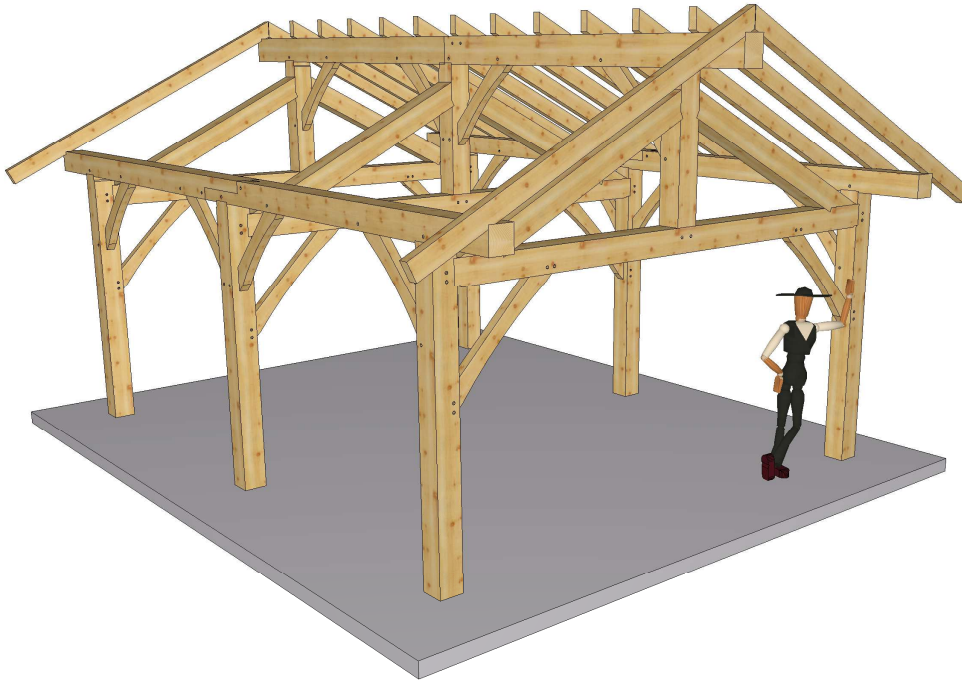

16x20 King Post Truss Frame

16x24 Basic Truss Frame

12x34 Shed Roof Frame

16x20 Frame - for enclosure