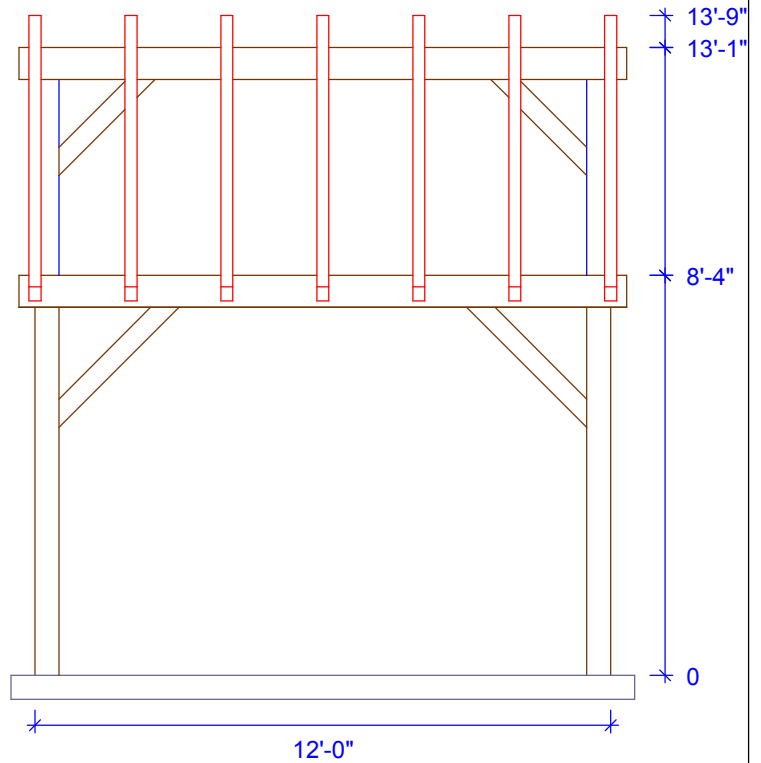

10x12 Timber Frame  
Build Your Own Timber Frame  
North House Folk School  
Grand Marais, MN  
www.northhouse.org

10 x 16 Timber Frame

Build Your Own Timber Frame  
North House Folk School  
Grand Marais, MN  
www.northhouse.org

13.5 x 13.5 Sauna Frame

Build Your Own Timber Frame  
North House Folk School  
Grand Marais, MN  
www.northhouse.org