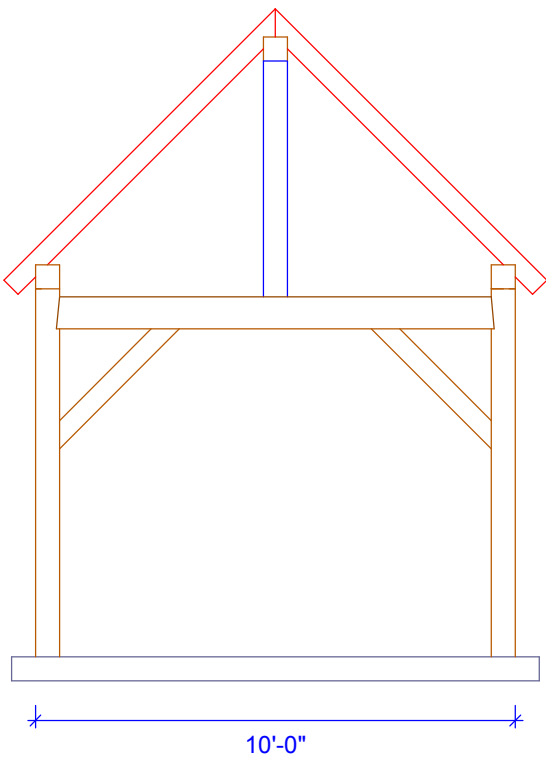

10x12 Timber Frame  
Build Your Own Timber Frame  
North House Folk School  
Grand Marais, MN  
www.northhouse.org

10 x 16 Timber Frame

Build Your Own Timber Frame  
North House Folk School  
Grand Marais, MN  
www.northhouse.org

13.5 x 13.5 Sauna Frame

Build Your Own Timber Frame  
North House Folk School  
Grand Marais, MN  
www.northhouse.org