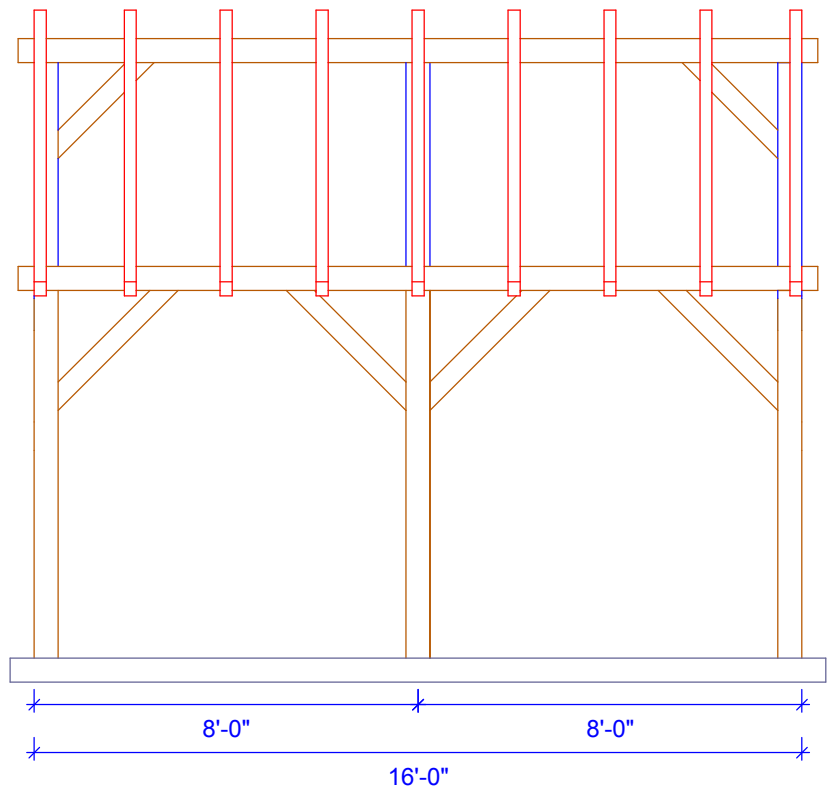

10x12 Timber Frame  
Build Your Own Timber Frame  
North House Folk School  
Grand Marais, MN  
www.northhouse.org

10 x 16 Timber Frame

Build Your Own Timber Frame  
North House Folk School  
Grand Marais, MN  
www.northhouse.org

13.5 x 13.5 Sauna Frame

Build Your Own Timber Frame  
North House Folk School  
Grand Marais, MN  
www.northhouse.org