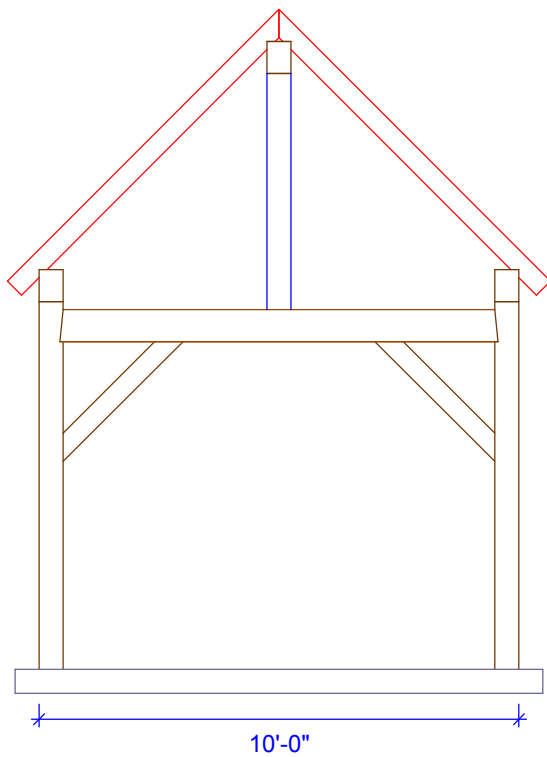

10x12 Timber Frame  
Build Your Own Timber Frame  
North House Folk School  
Grand Marais, MN  
www.northhouse.org

10 x 16 Timber Frame

Build Your Own Timber Frame  
North House Folk School  
Grand Marais, MN  
www.northhouse.org

13.5 x 13.5 Sauna Frame

Build Your Own Timber Frame  
North House Folk School  
Grand Marais, MN  
www.northhouse.org